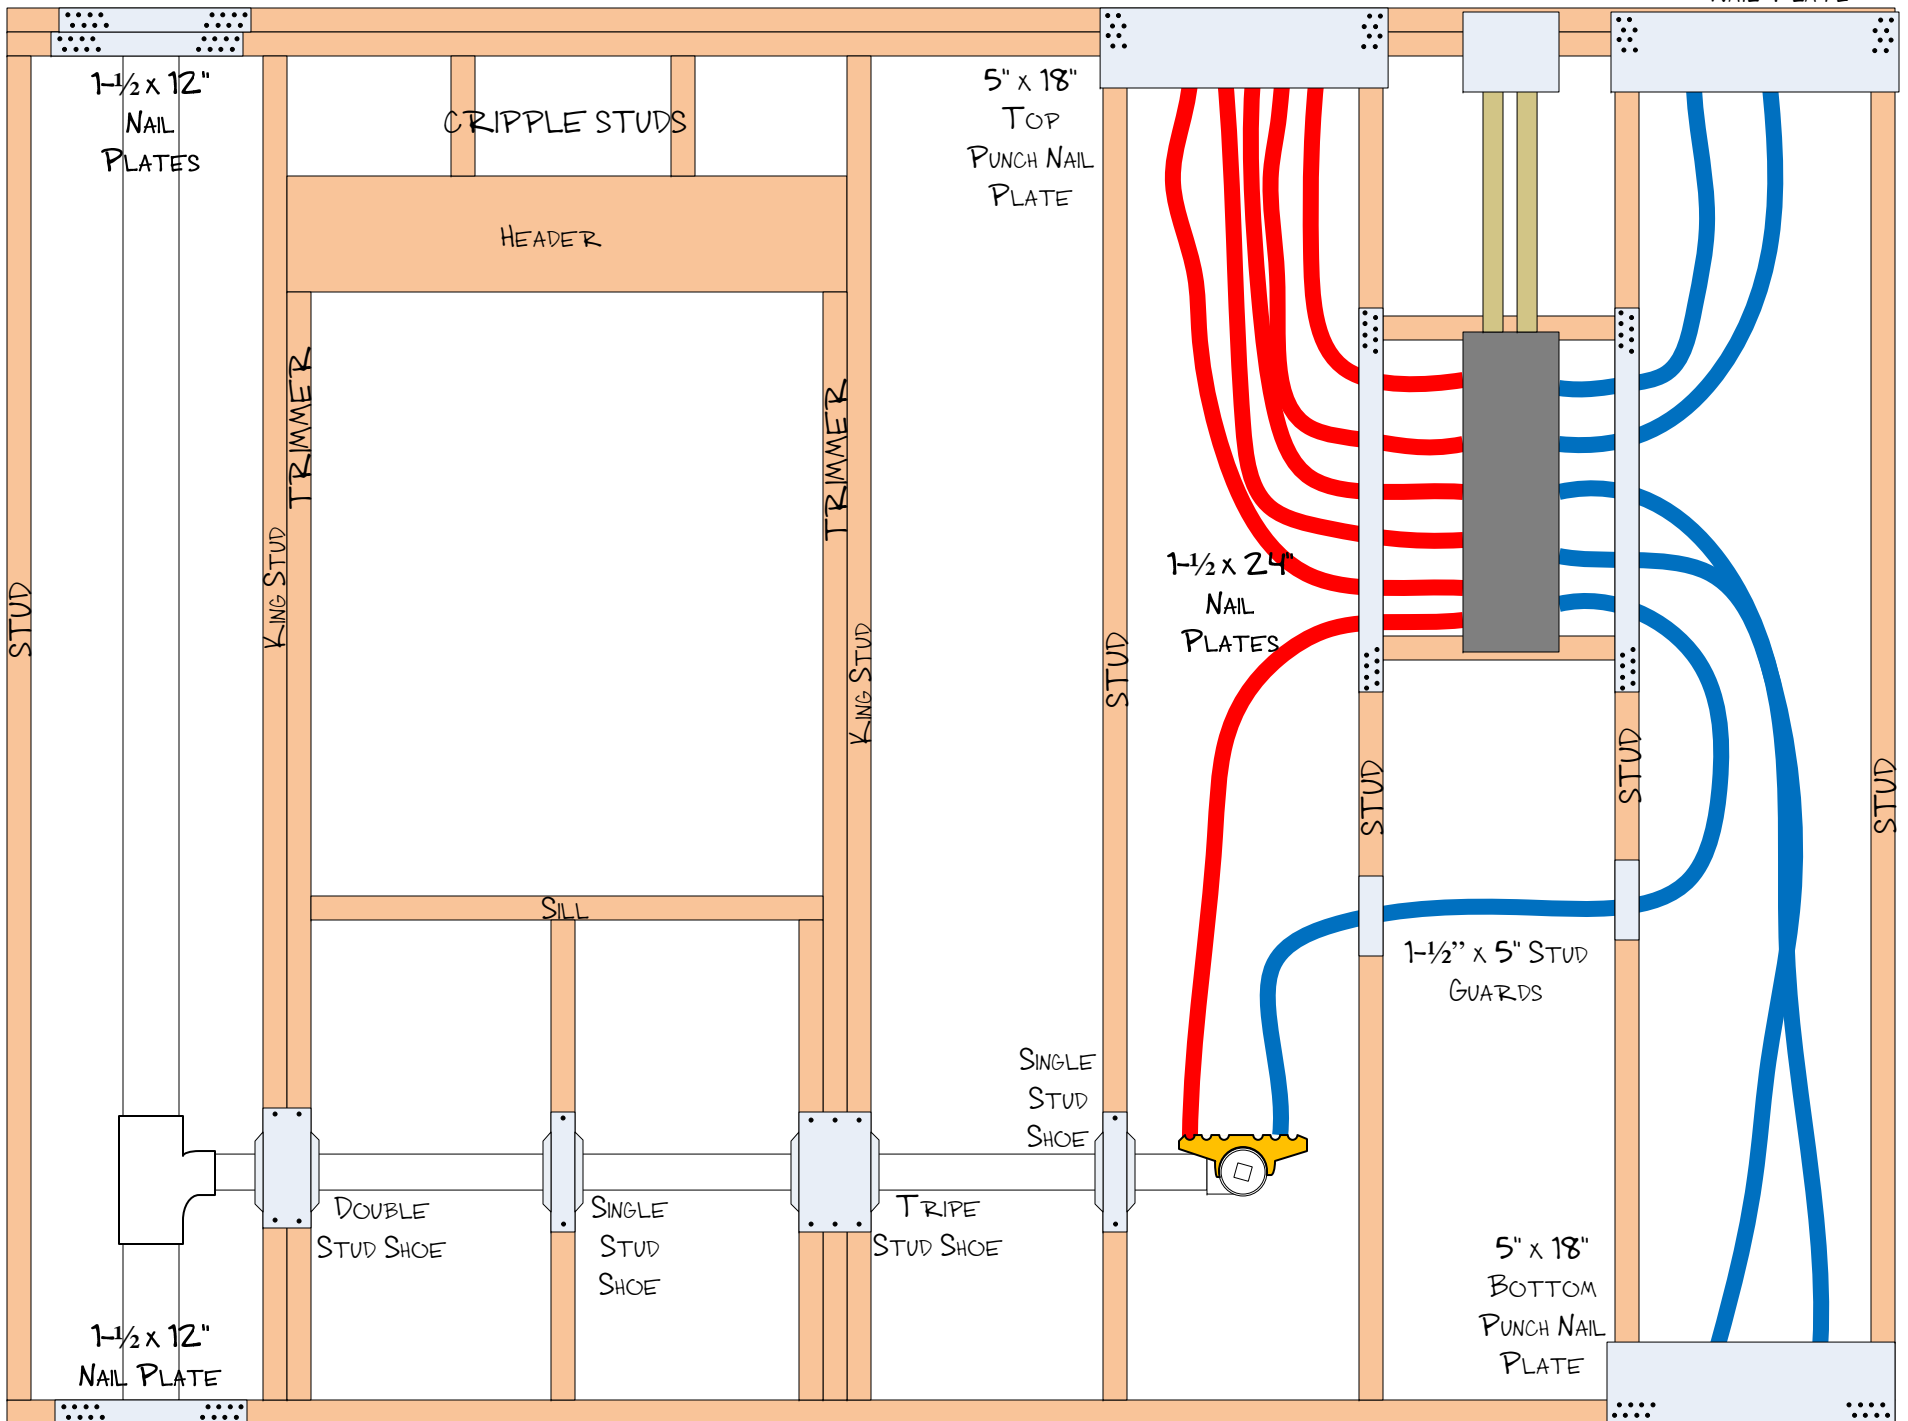

TOP PLATE

5" x 6" STUD
GUARD

5" x 18" TOP PUNCH
NAIL PLATE

1-1/2 x 12"
NAIL
PLATES

CRIPPLE STUDS

HEADER

5" x 18"
TOP
PUNCH NAIL
PLATE

1-1/2 x 24"
NAIL
PLATES

1-1/2" x 5" STUD
GUARDS

1-1/2 x 12"
NAIL PLATE

DOUBLE
STUD SHOE

SINGLE
STUD
SHOE

TRIPLE
STUD SHOE

SINGLE
STUD
SHOE

5" x 18"
BOTTOM
PUNCH NAIL
PLATE

BOTTOM/SOLE PLATE