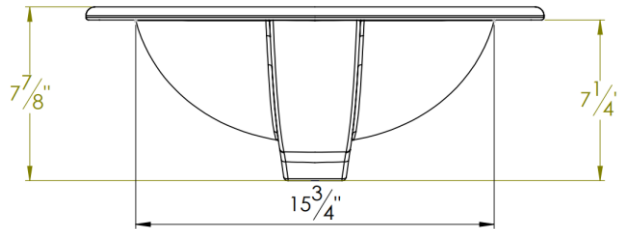

*Drawing image just as a reference to show lavatories measurements

Packaging details and other tank options

Type	Description	SKU	Weight (lb)	Length (in)	Width (in)	Height (in)	Pieces per pallet
Lavatory	Drop-in one hole	LV1071C020.B	19	22-5/8"	8-7/8"	18-1/2"	24
	Drop-in 4 faucet center	LV1071A020.B	19	22-5/8"	8-7/8"	18-1/2"	24
	Drop-in 8 faucet center	LV1071B020.B	19	22-5/8"	8-7/8"	18-1/2"	24

*The dimensions indicated are nominal and may vary within the tolerance range ±5% in dimensions less than 8" and ±3% in dimensions greater than 8"

Customer Service Center:
(855) 273-7001 (Toll Free)
support@braniff.ws
customerservice@braniff.ws

braniff_ws

www.braniff.ws