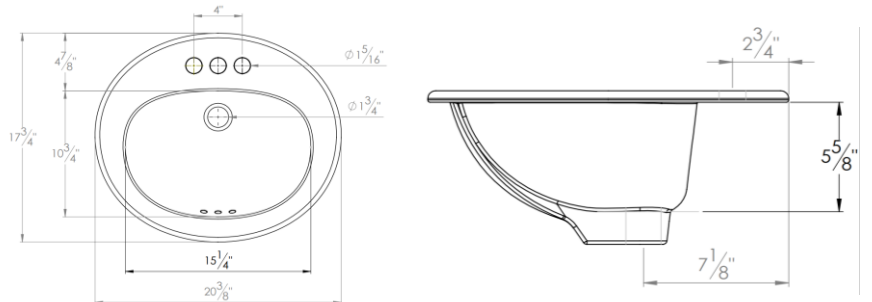

Description

20 3/8" X 17 3/4" Drop-In lavatory

Features

- ADA Compliant
- Available in single hole, 4" and 8" faucet
- Oval style
- Overflow location: Front
- Color white

Certifications

- ASME A112.19.2-2018/CSA B45.1-18.

Warranty

- 10 years on Vitreous China

*Refer to the website for more details