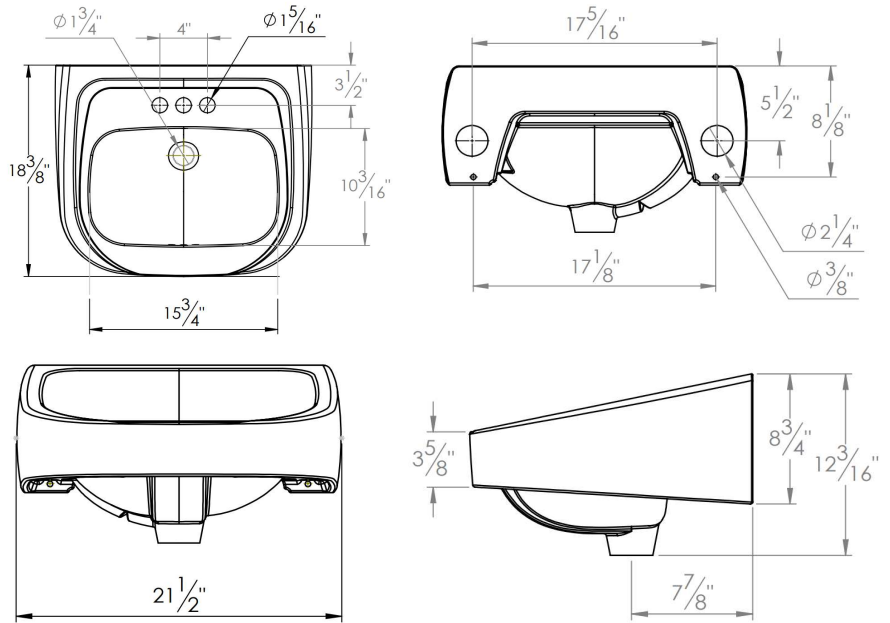

Description

21 1/2"x 18 3/8" Commercial

Features

- Available in single hole, 4" and 8" faucet
- Rectangular style
- Overflow location: Front
- Color white

Certifications

- ASME A112.19.2-2018/CSA B45.1-18.
- ANSI A117.1-2017.

Warranty

- 10 years on Vitreous China

*Refer to the website for more details

*Drawing image just as a reference to show lavatories measurements

Packaging details and other tank options

Type	Description	SKU	Weight (lb)	Length (in)	Width (in)	Height (in)	Pieces per pallet
Lavatory	Wall Hung one hole	LV1072A020.B	42	22 2/8"	13 3/16"	18 7/8"	12
	Wall Hung 4 faucet center	LV1072B020.B	42	22 2/8"	13 3/16"	18 7/8"	12
	Wall Hung 8 faucet center	LV1072C020.B	42	22 2/8"	13 3/16"	18 7/8"	12

*The dimensions indicated are nominal and may vary within the tolerance range $\pm 5\%$ in dimensions less than 8" and $\pm 3\%$ in dimensions greater than 8"

Customer Service Center:
(800 USA) 8552737001
support@braniff.ws
customerservice@braniff.ws

Braniff Water
www.braniff.ws