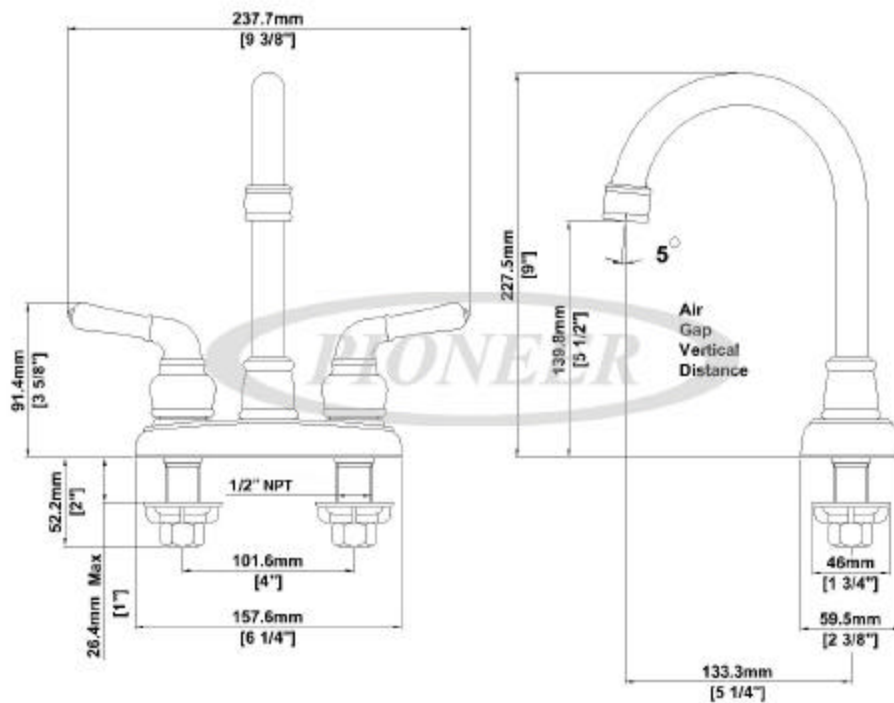

## 4" CENTERSET BAR FAUCET

# 220800 SHOWN

**Model #:** \_\_\_\_\_

**Specific Features:** \_\_\_\_\_

**Project Name:** \_\_\_\_\_

**Submitted For:** \_\_\_\_\_

**Date:** \_\_\_\_\_

DMSP220800/REV. 01 2005