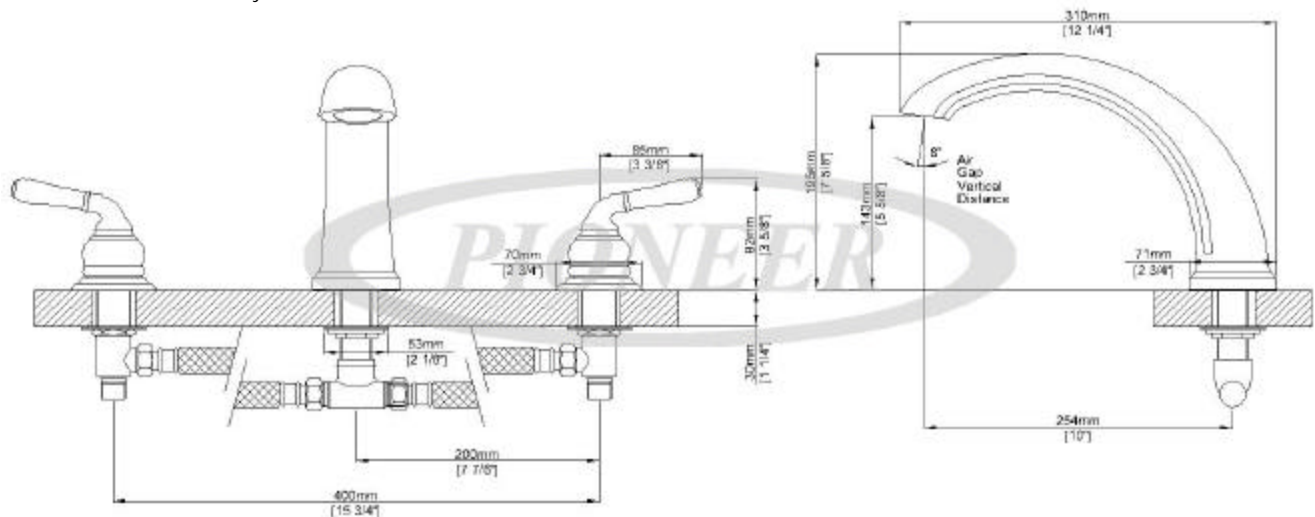

QUALITY FAUCETS AND PLUMBING PRODUCTS

SPECIFICATION SHEET

DESCRIPTION

Roman Tub Set Trim
Heavy Brass "J" Style Spout
4-1/2" Reach, 6" High
1/4 Turn Washerless Cartridge
6" to 16" Center Widespread

FLOW

13.5 GPM @ 60 PSI

BRENTWOOD SERIES ROMAN TUB SET

881310-T SHOWN * ADA

Model #: _____

Specific Features: _____

Project Name: _____

Submitted For: _____

Date: _____

DMPSP881300-T/REV. 01 2006