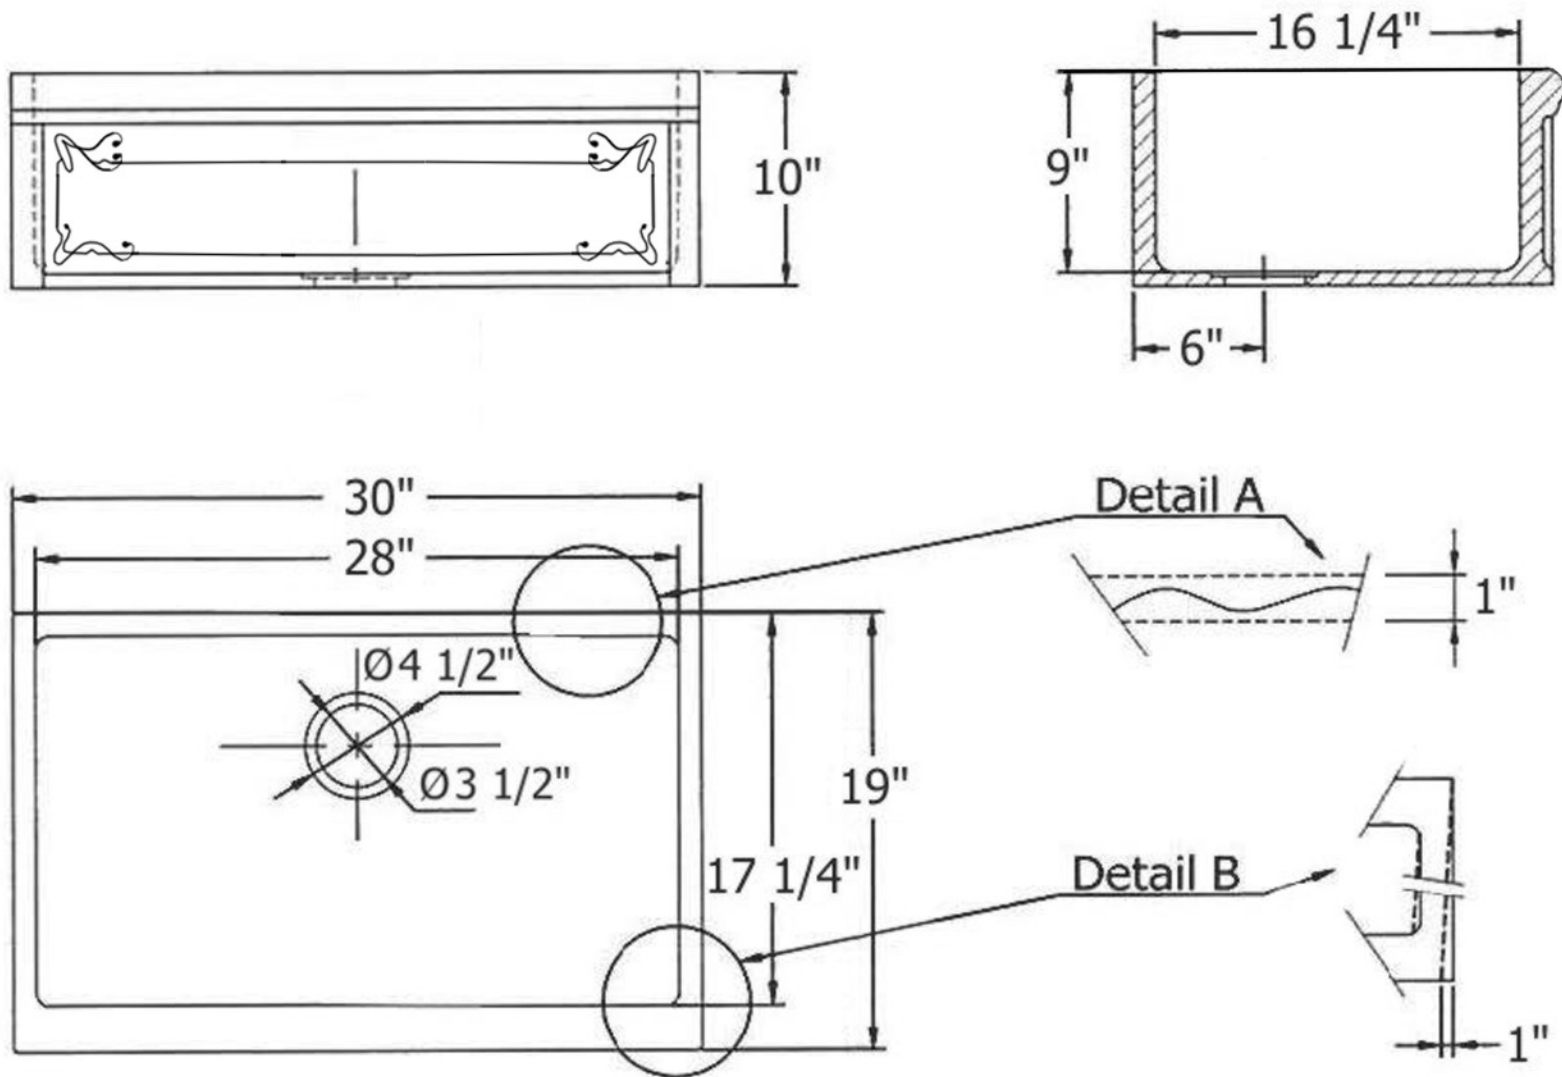

# 4614 - Art Nouveau Fireclay Farmhouse Sink

\*Due to the nature of fireclay, variations of up to 1/4" can occur in size. Cabinet & Countertop should be cut to actual sinks's measurements.