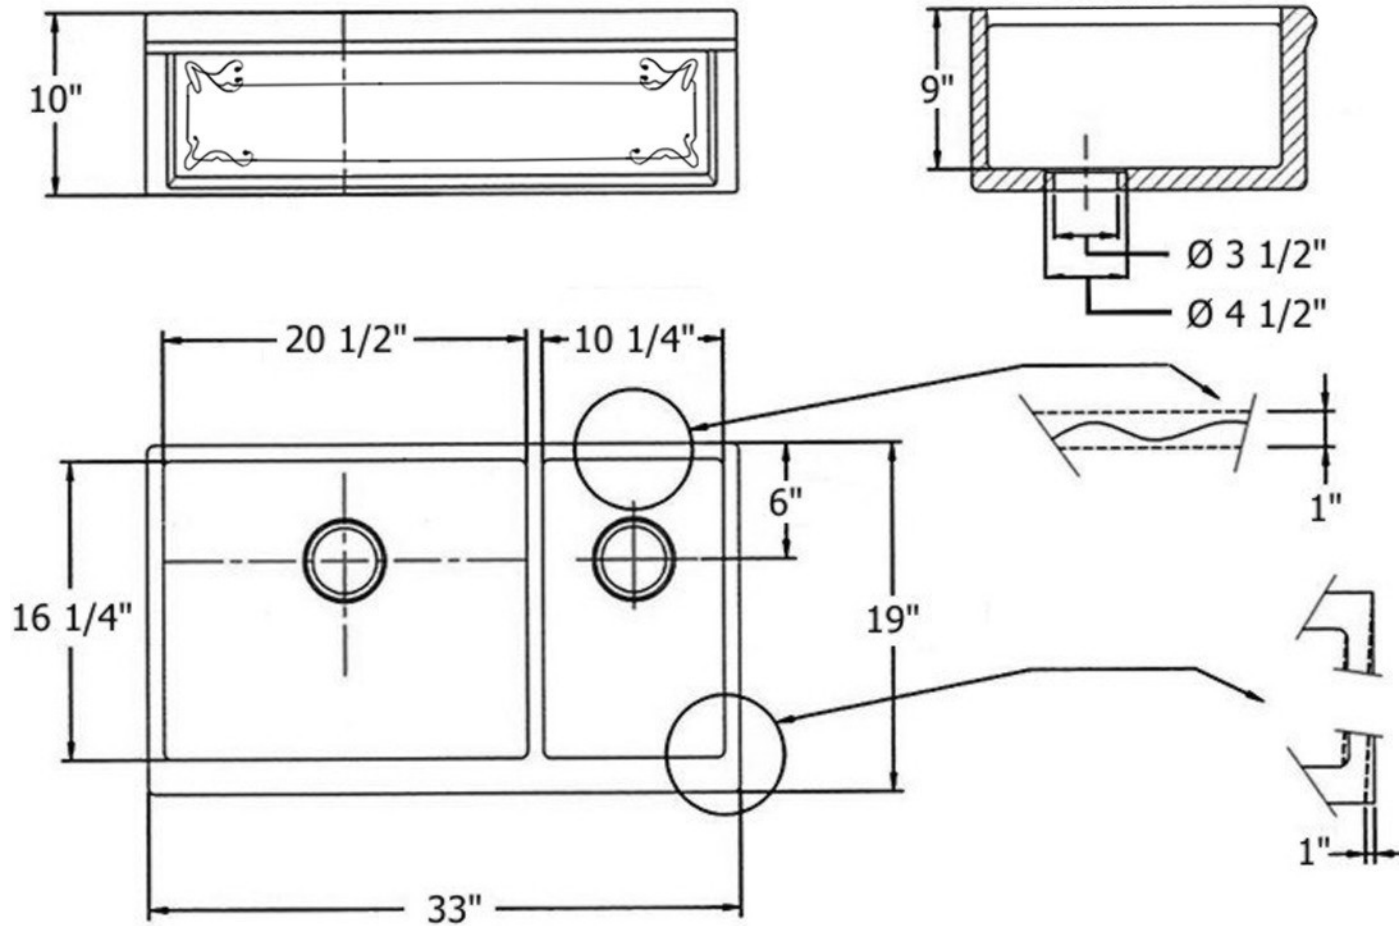

4615 - Art Nouveau Fireclay Double Farmhouse Sink

*Due to the nature of fireclay, variations of up to 1/4" can occur in size. Cabinet & Countertop should be cut to actual sinks's measurements.