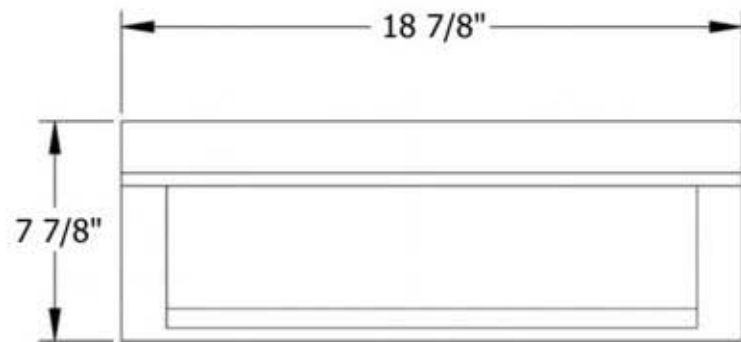

4623 - 'Luberon' Fireclay Farmhouse Sink

*Due to the nature of fireclay, variations of up to $\frac{1}{4}"$ can occur in size. Cabinet & Countertop should be cut to actual sinks's measurements.