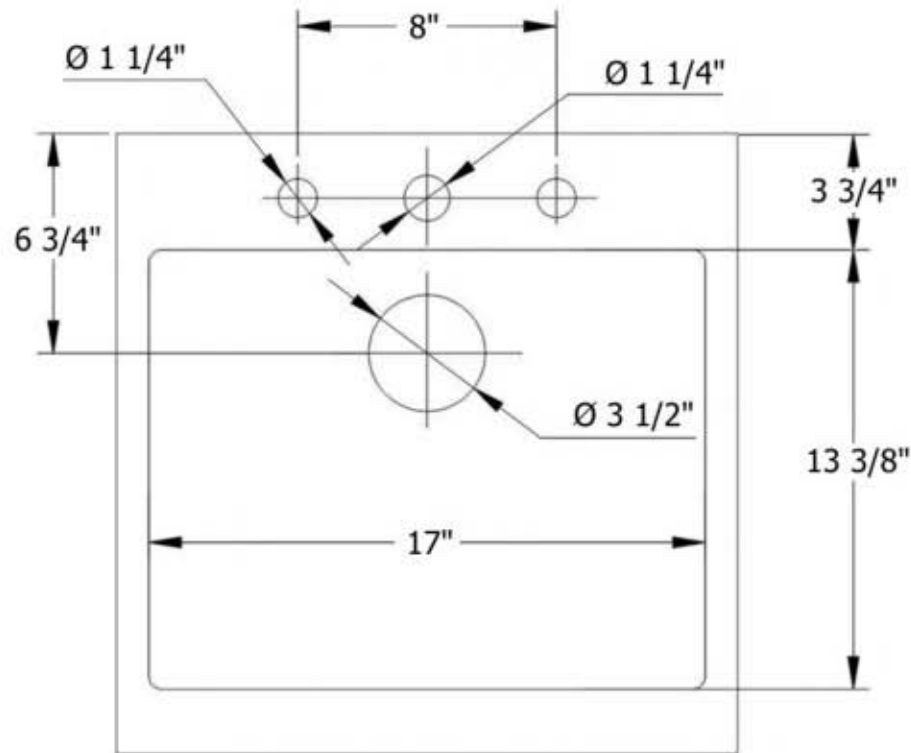

4623 - 'Luberon' Fireclay Farmhouse Sink

*Due to the nature of fireclay, variations of up to $\frac{1}{4}"$ can occur in size. Cabinet & Countertop should be cut to actual sinks's measurements.