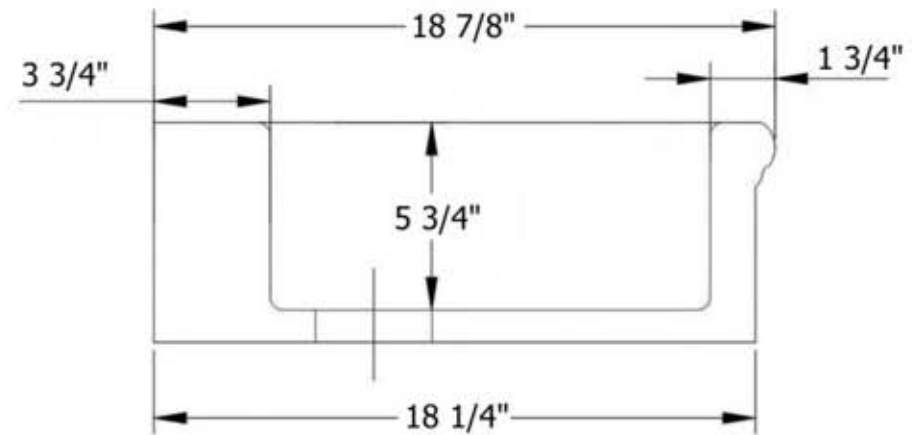

4623 - 'Luberon' Fireclay Farmhouse Sink

*Due to the nature of fireclay, variations of up to $\frac{1}{4}"$ can occur in size. Cabinet & Countertop should be cut to actual sinks's measurements.