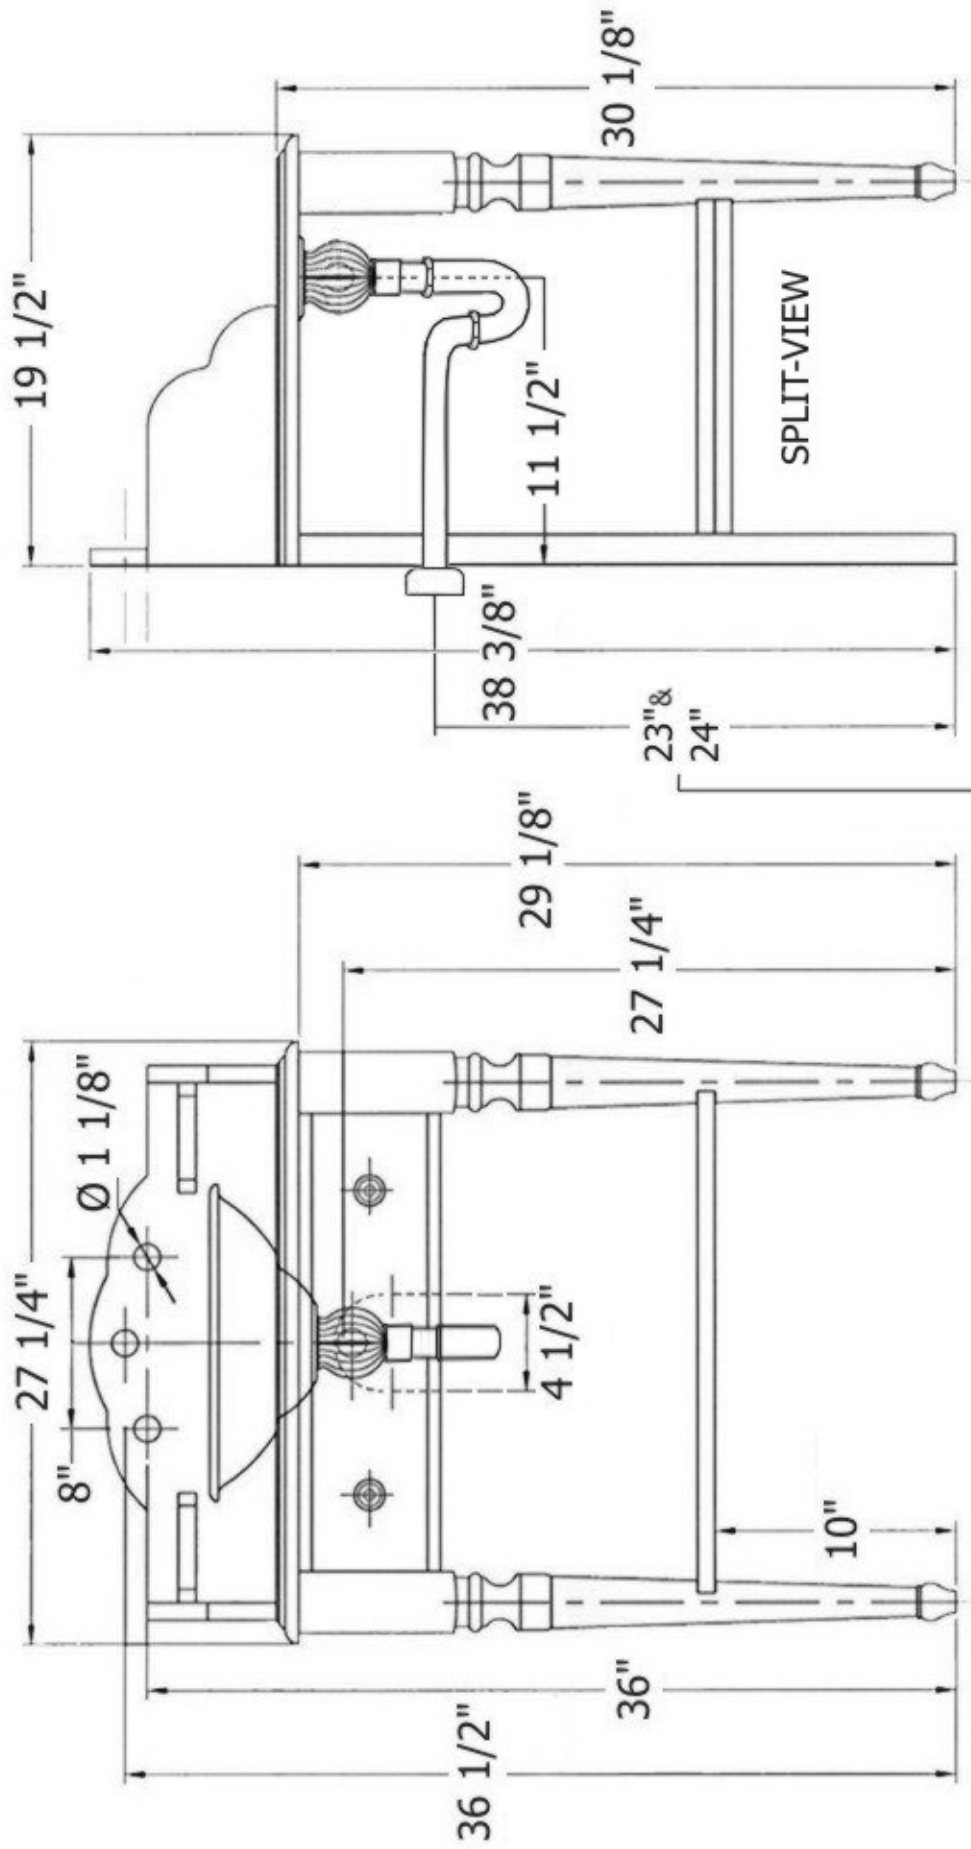

5830 & 5831 - 'Bonne Maman' Bathroom Cabinet & Fireclay Countertop

PAGE 1 OF 2

PLEASE SPECIFY 1- OR 3 HOLE DRILLING. TO BE USED WITH 0409 OR 0411 VESSEL BOWL.

ALL DRAIN MEASUREMENTS ARE USING THE 2120, 2121 & 2122 DRAIN ASSEMBLY

PLEASE SPECIFY 1- OR 3 HOLE DRILLING. TO BE USED WITH 0409 OR 0411 VESSEL BOWL.

- * ALL DRAIN MEASUREMENTS ARE USING THE 2120, 2121 AND 2122 DRAIN ASSEMBLY
- ** STUB OUT MEASUREMENT FOR DRAIN IS 23" USING THE 2124 UNCUT
- ** STUB OUT MEASUREMENT FOR DRAIN IS 24" USING THE 2124 CUT 1"