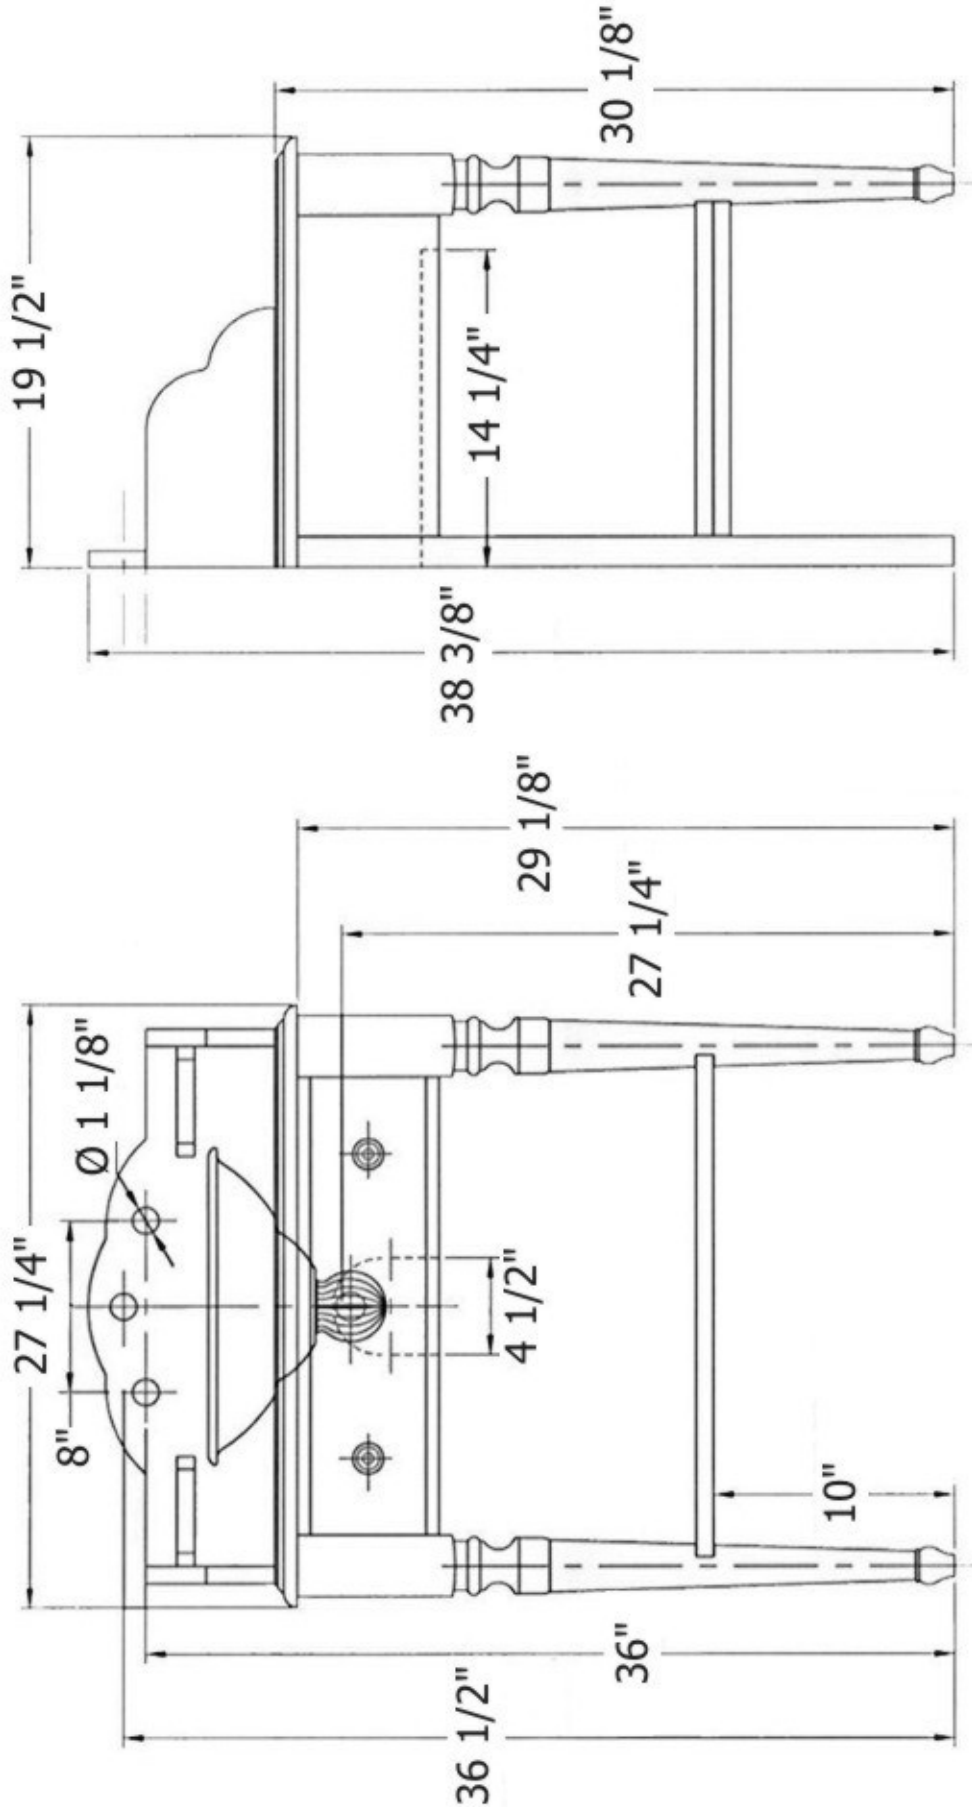

5830 & 5831 - 'Bonne Maman' Bathroom Cabinet & Fireclay Countertop

PAGE 1 OF 2

PLEASE SPECIFY 1- OR 3 HOLE DRILLING. TO BE USED WITH 0409 OR 0411 VESSEL BOWL.

ALL DRAIN MEASUREMENTS ARE USING THE 2120, 2121 & 2122 DRAIN ASSEMBLY

PLEASE SPECIFY 1- OR 3 HOLE DRILLING. TO BE USED WITH 0409 OR 0411 VESSEL BOWL.

- * ALL DRAIN MEASUREMENTS ARE USING THE 2120, 2121 AND 2122 DRAIN ASSEMBLY
- ** STUB OUT MEASUREMENT FOR DRAIN IS 23" USING THE 2124 UNCUT
- ** STUB OUT MEASUREMENT FOR DRAIN IS 24" USING THE 2124 CUT 1"